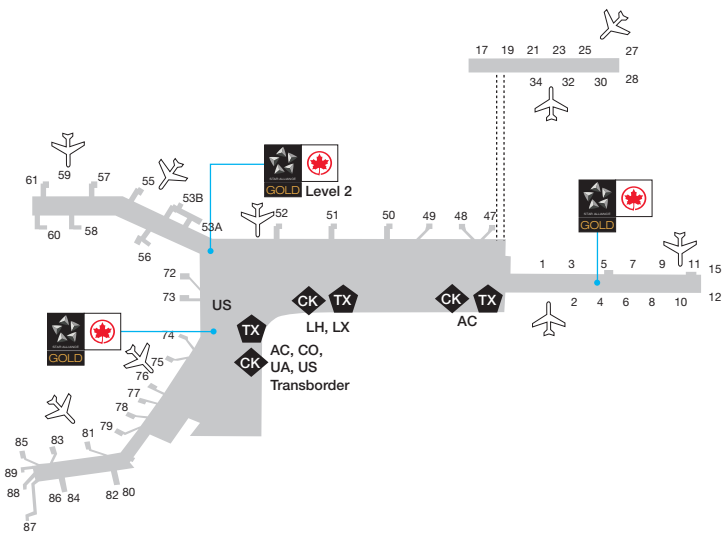

YUL

Operating Carriers: AC | CO | LH | LX | UA | US

Montréal, Canada
Pierre Elliott Trudeau
www.admtl.com

STAR ALLIANCE MEMBERS – KEY TO MAP SYMBOLS

Adria Airways JP	Air New Zealand NZ	Blue1 KF	Croatia Airlines OU	Lufthansa LH	Spanair JK	THAI TG
Aegean Airlines A3	ANA NH	bmi BD	EGYPTAIR MS	Scandinavian Airlines SK	SWISS LX	Turkish Airlines TK
Air Canada AC	Asiana Airlines OZ	Brussels Airlines SN	Ethiopian Airlines ET	Singapore Airlines SQ	TAM JJ	United UA
Air China CA	Austrian OS	Continental Airlines CO	LOT Polish Airlines LO	South African Airways SA	TAP Portugal TP	US Airways US

Lounges

GOLD	First Class	Contract
------	-------------	----------

Locations

TX	CK	TD	Gates
Ticketing	Checkin	Transfer Desk	