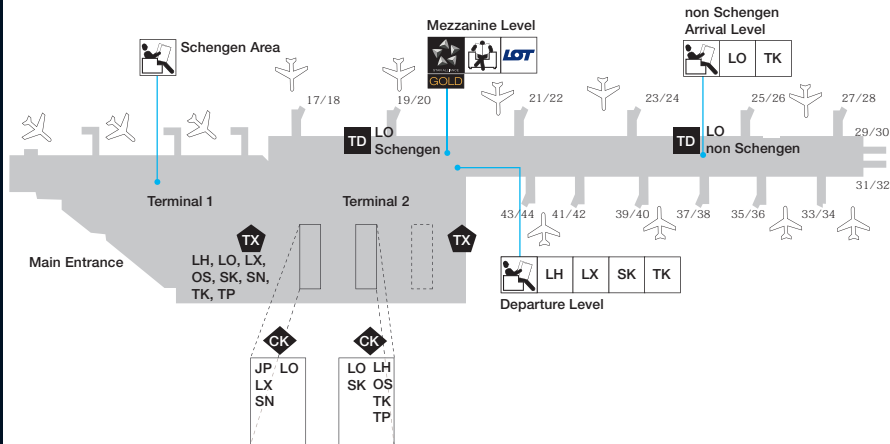

WAW

Operating Carriers: JP | LH | LO | LX | OS | SK | SN | TK | TP

Warsaw, Poland  
Frederic Chopin Airport  
www.polish-airports.com

STAR ALLIANCE MEMBERS – KEY TO MAP SYMBOLS

Adria Airways JP	Air New Zealand NZ	Blue1 KF	Croatia Airlines OU	Lufthansa LH	Spanair JK	THAI TG
Aegean Airlines A3	ANA NH	bmi BD	EGYPTAIR MS	Scandinavian Airlines SK	SWISS LX	Turkish Airlines TK
Air Canada AC	Asiana Airlines OZ	Brussels Airlines SN	Ethiopian Airlines ET	Singapore Airlines SQ	TAM JJ	United UA
Air China CA	Austrian OS	Continental Airlines CO	LOT Polish Airlines LO	South African Airways SA	TAP Portugal TP	US Airways US

Lounges

GOLD	First Class	Contract
------	-------------	----------

Locations

TX	CK	TD	Gates
Ticketing	Checkin	Transfer Desk	