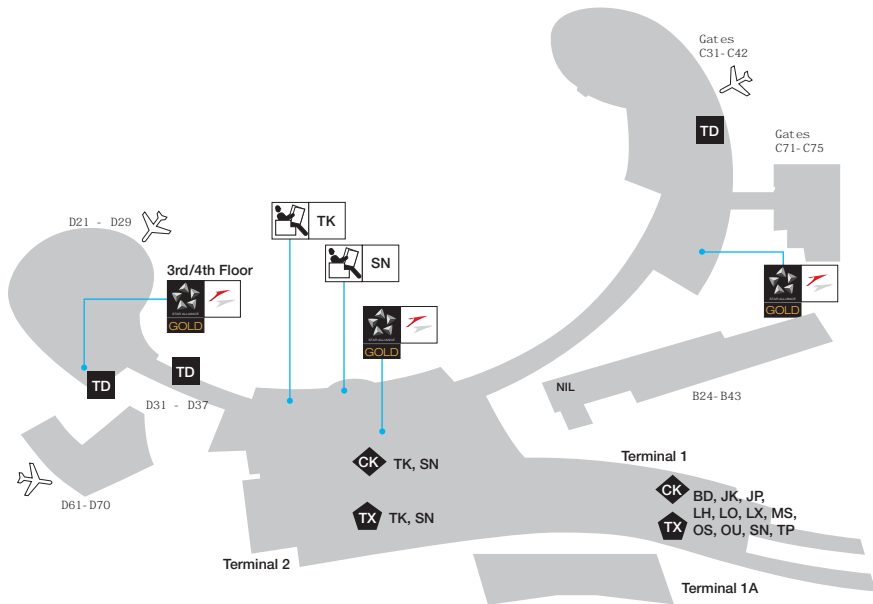

VIE

Vienna, Austria

Schwchat Airport

www.viennaairport.com, www.cityairporttrain.com

STAR ALLIANCE MEMBERS – KEY TO MAP SYMBOLS

Adria Airways JP	Air New Zealand NZ	Blue1 KF	Croatia Airlines OU	Lufthansa LH	Spanair JK	THAI TG
Aegean Airlines A3	ANA NH	bmi BD	EGYPTAIR MS	Scandinavian Airlines SK	SWISS LX	Turkish Airlines TK
Air Canada AC	Asiana Airlines OZ	Brussels Airlines SN	Ethiopian Airlines ET	Singapore Airlines SQ	TAM JJ	United UA
Air China CA	Austrian OS	Continental Airlines CO	LOT Polish Airlines LO	South African Airways SA	TAP Portugal TP	US Airways US

Lounges

GOLD	First Class	Contract
------	-------------	----------

Locations

Ticketing	Checkin	Transfer Desk	Gates
-----------	---------	---------------	-------