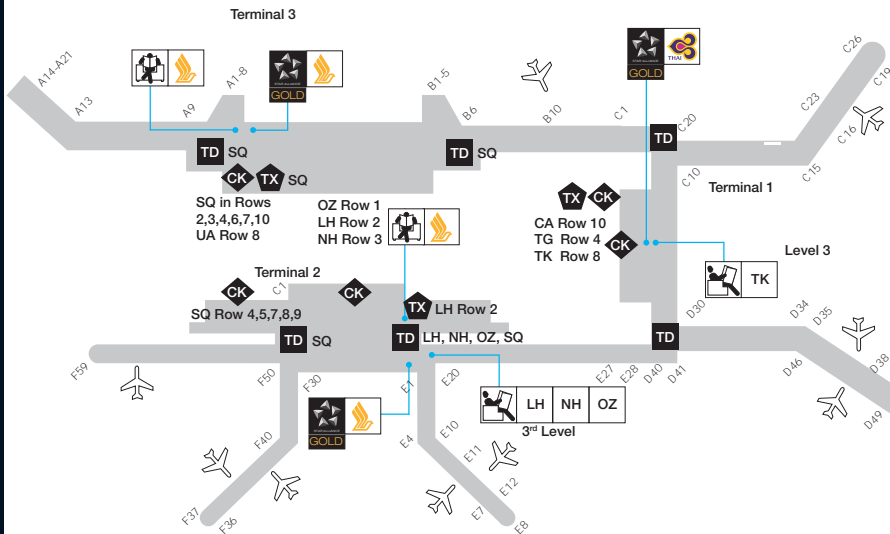

SIN

Operating Carriers: CA | LH | NH | OZ | SQ | TG | TK | UA

Singapore  
Singapore Changi Airport  
www.changiairport.com/

STAR ALLIANCE MEMBERS – KEY TO MAP SYMBOLS

Adria Airways JP	Air New Zealand NZ	Blue1 KF	Croatia Airlines OU	Lufthansa LH	Spanair JK
Aegean Airlines A3	ANA NH	bmi BD	EGYPTAIR MS	Scandinavian Airlines SK	SWISS LX
Air Canada AC	Asiana Airlines OZ	Brussels Airlines SN	Ethiopian Airlines ET	Singapore Airlines SQ	TAM JJ
Air China CA	Austrian OS	Continental Airlines CO	LOT Polish Airlines LO	South African Airways SA	TAP Portugal TP

Lounges

Locations