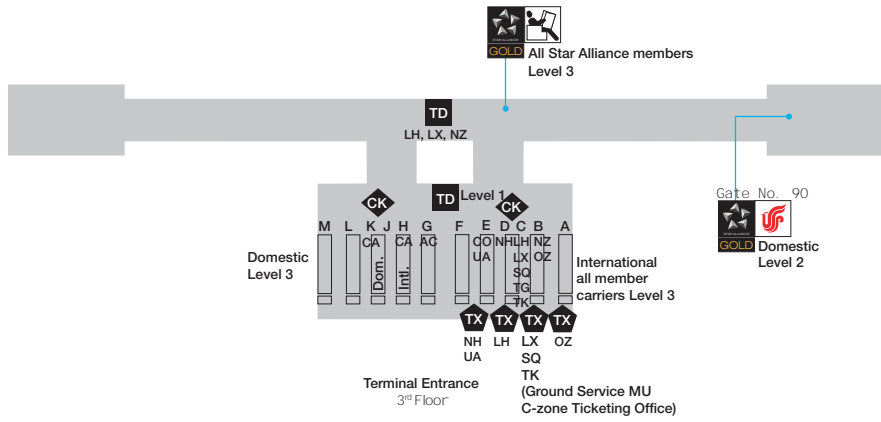

PVG

Shanghai, China  
Shanghai Pudong International Airport  
www.shanghaiairport.com

Operating Carriers: AC | CA | CO | LH | LX | NH | NZ | OZ | SQ | TG | TK | UA

STAR ALLIANCE MEMBERS – KEY TO MAP SYMBOLS

Lounges

|      |             |          |
|------|-------------|----------|
| GOLD | First Class | Contract |
|------|-------------|----------|

Locations

|           |         |               |       |
|-----------|---------|---------------|-------|
| TX        | CK      | TD            | Gates |
| Ticketing | Checkin | Transfer Desk |       |