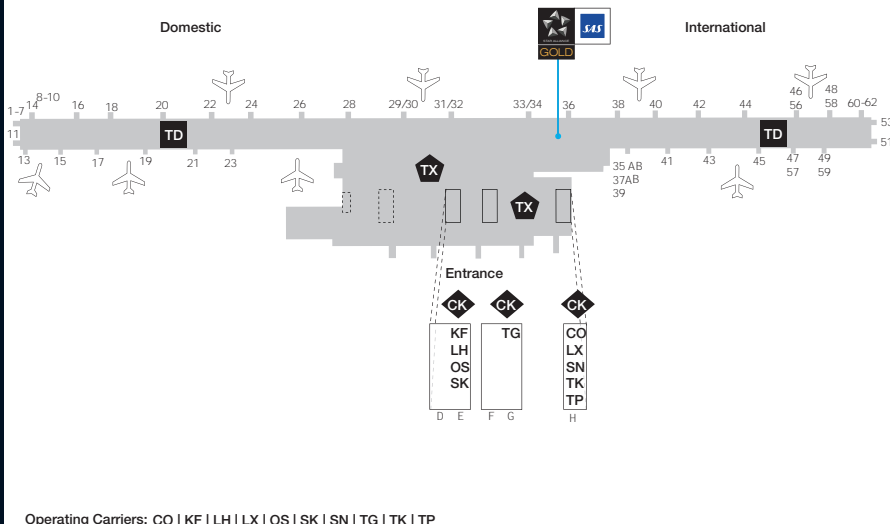

OSL

Operating Carriers: CO | KF | LH | LX | OS | SK | SN | TG | TK | TP

Oslo, Norway
Oslo Gardermoen
www.osl.no

STAR ALLIANCE MEMBERS – KEY TO MAP SYMBOLS

Adria Airways JP	Air New Zealand NZ	Blue1 KF	Croatia Airlines OU	Lufthansa LH	Spanair JK	THAI TG
Aegean Airlines A3	ANA NH	bmi BD	EGYPTAIR MS	Scandinavian Airlines SK	SWISS LX	Turkish Airlines TK
Air Canada AC	Asiana Airlines OZ	Brussels Airlines SN	Ethiopian Airlines ET	Singapore Airlines SQ	TAM JJ	United UA
Air China CA	Austrian OS	Continental Airlines CO	LOT Polish Airlines LO	South African Airways SA	TAP Portugal TP	US Airways US

Lounges

Locations