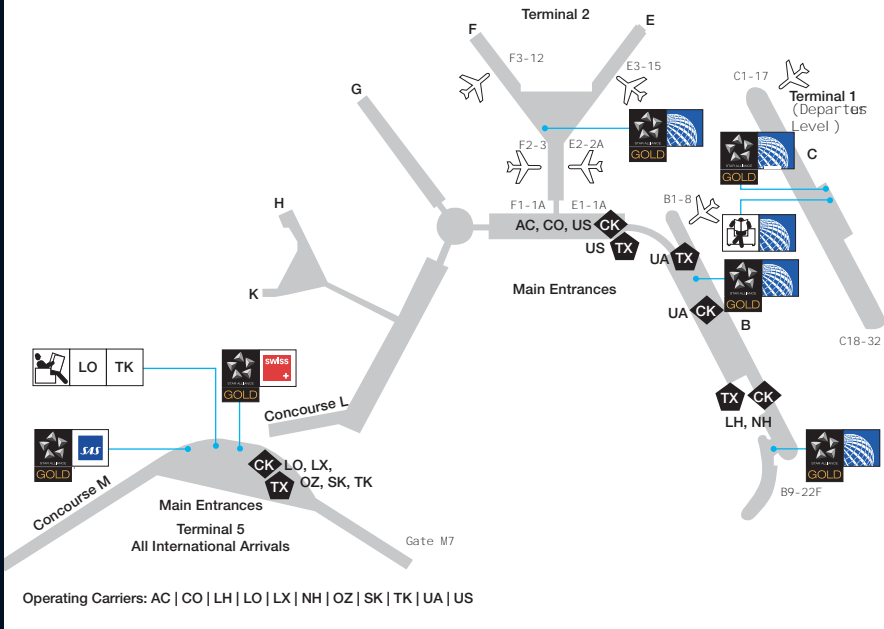

ORD

Chicago, USA

Chicago O'Hare  
www.ohare.com

STAR ALLIANCE MEMBERS – KEY TO MAP SYMBOLS

Adria Airways JP	Air New Zealand NZ	Blue1 KF	Croatia Airlines OU	Lufthansa LH	Spanair JK	THAI TG
Aegean Airlines A3	ANA NH	bmi BD	EGYPTAIR MS	Scandinavian Airlines SK	SWISS LX	Turkish Airlines TK
Air Canada AC	Asiana Airlines OZ	Brussels Airlines SN	Ethiopian Airlines ET	Singapore Airlines SQ	TAM JJ	United UA
Air China CA	Austrian OS	Continental Airlines CO	LOT Polish Airlines LO	South African Airways SA	TAP Portugal TP	US Airways US

Lounges

GOLD	First Class	Contract
------	-------------	----------

Locations

TX	CK	TD	Gates
----	----	----	-------