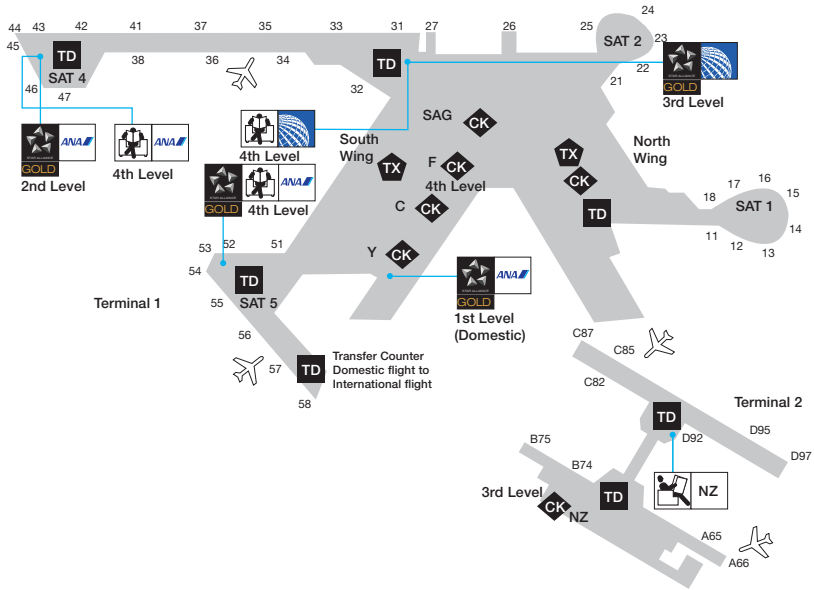

NRT

Tokyo, Japan
Narita International
www.narita-airport.jp

Operating Carriers: AC | CA | CO | LH | LX | MS | NH | NZ | OS | OZ | SK | SQ | TG | TK | UA

STAR ALLIANCE MEMBERS – KEY TO MAP SYMBOLS

Adria Airways JP	Air New Zealand NZ	Blue1 KF	Croatia Airlines OU	Lufthansa LH	Spanair JK	THAI TG
Aegean Airlines A3	ANA NH	bmi BD	EGYPTAIR MS	Scandinavian Airlines SK	SWISS LX	Turkish Airlines TK
Air Canada AC	Asiana Airlines OZ	Brussels Airlines SN	Ethiopian Airlines ET	Singapore Airlines SQ	TAM JJ	United UA
Air China CA	Austrian OS	Continental Airlines CO	LOT Polish Airlines LO	South African Airways SA	TAP Portugal TP	US Airways US

Lounges

Locations