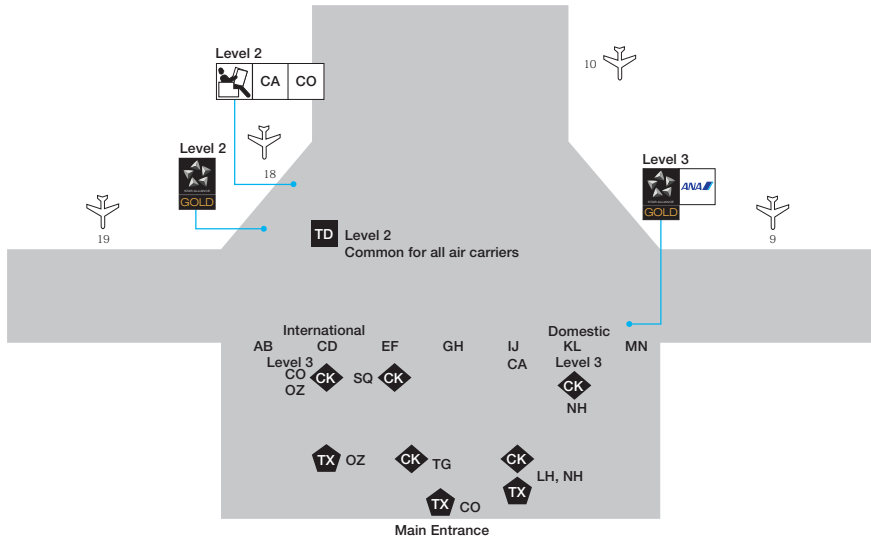

NGO

Operating Carriers: CA | CO | LH | NH | OZ | SQ | TG

Nagoya, Japan  
Central Japan International Airport  
www.central.jp

STAR ALLIANCE MEMBERS – KEY TO MAP SYMBOLS

Adria Airways JP	Air New Zealand NZ	Blue1 KF	Croatia Airlines OU	Lufthansa LH	Spanair JK	THAI TG
Aegean Airlines A3	ANA NH	bmi BD	EGYPTAIR MS	Scandinavian Airlines SK	SWISS LX	Turkish Airlines TK
Air Canada AC	Asiana Airlines OZ	Brussels Airlines SN	Ethiopian Airlines ET	Singapore Airlines SQ	TAM JJ	United UA
Air China CA	Austrian OS	Continental Airlines CO	LOT Polish Airlines LO	South African Airways SA	TAP Portugal TP	US Airways US

Lounges

Locations