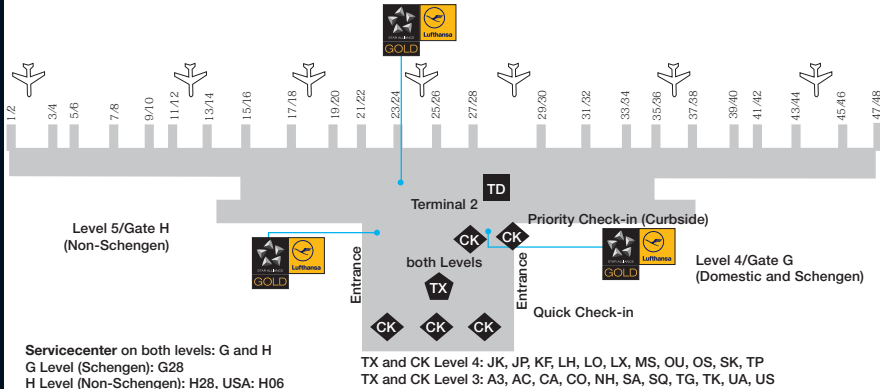

MUC

Operating Carriers: A3 | AC | CA | CO | JK | JP | KF | LH | LO | LX | MS | NH | OS | OU | SA | SK | SQ | TG | TK | TP | UA | US

STAR ALLIANCE MEMBERS – KEY TO MAP SYMBOLS

Adria Airways JP	Air New Zealand NZ	Blue1 KF	Croatia Airlines OU	Lufthansa LH	Spanair JK	THAI TG
Aegean Airlines A3	ANA NH	bmi BD	EGYPTAIR MS	Scandinavian Airlines SK	SWISS LX	Turkish Airlines TK
Air Canada AC	Asiana Airlines OZ	Brussels Airlines SN	Ethiopian Airlines ET	Singapore Airlines SQ	TAM JJ	United UA
Air China CA	Austrian OS	Continental Airlines CO	LOT Polish Airlines LO	South African Airlines SA	TAP Portugal TP	US Airways US

Lounges

Locations