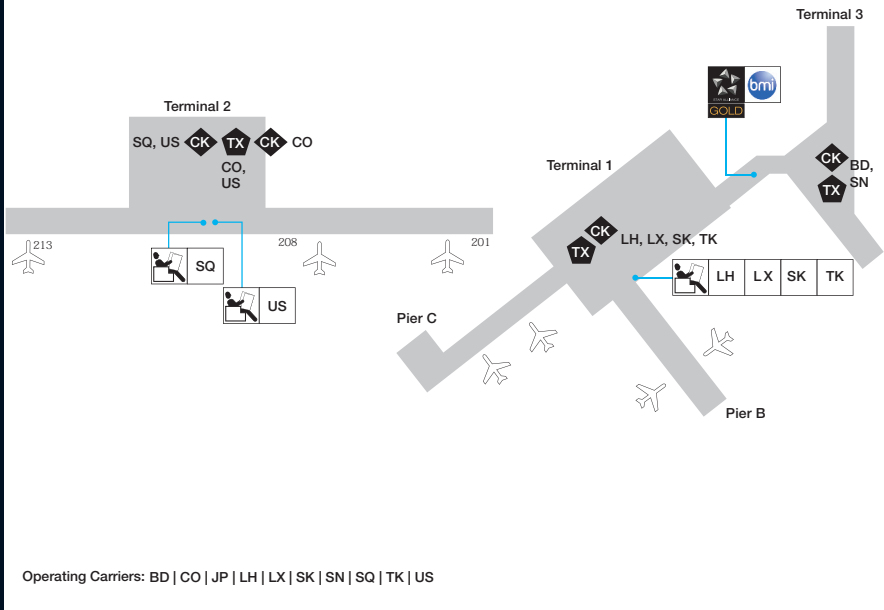

MAN

Manchester, U.K.
Manchester International
www.ManchesterAirport.co.uk

STAR ALLIANCE MEMBERS – KEY TO MAP SYMBOLS

Adria Airways JP	Air New Zealand NZ	Blue1 KF	Croatia Airlines OU	Lufthansa LH	Spanair JK	THAI TG
Aegean Airlines A3	ANA NH	bmi BD	EGYPTAIR MS	Scandinavian Airlines SK	SWISS LX	Turkish Airlines TK
Air Canada AC	Asiana Airlines OZ	Brussels Airlines SN	Ethiopian Airlines ET	Singapore Airlines SQ	TAM JJ	United UA
Air China CA	Austrian OS	Continental Airlines CO	LOT Polish Airlines LO	South African Airways SA	TAP Portugal TP	US Airways US

Lounges

GOLD	First Class	Contract
------	-------------	----------

Locations

TX	CK	TD	Airplane
Ticketing	Checkin	Transfer Desk	Gates