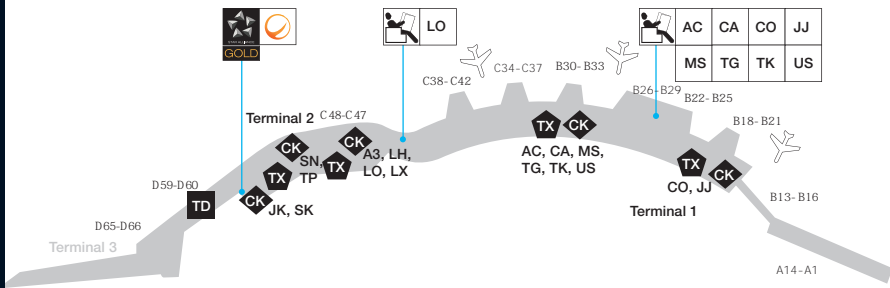

MAD

Operating Carriers: A3 | AC | CA | CO | JJ | JK | LH | LO | LX | MS | SK | SN | TG | TK | TP | US

Madrid, Spain

Barajas

www.aena.es

STAR ALLIANCE MEMBERS – KEY TO MAP SYMBOLS

Adria Airways JP	Air New Zealand NZ	Blue1 KF	Croatia Airlines OU	Lufthansa LH	Spanair JK	THAI TG
Aegean Airlines A3	ANA NH	bmi BD	EGYPTAIR MS	Scandinavian Airlines SK	SWISS LX	Turkish Airlines TK
Air Canada AC	Asiana Airlines OZ	Brussels Airlines SN	Ethiopian Airlines ET	Singapore Airlines SQ	TAM JJ	United UA
Air China CA	Austrian OS	Continental Airlines CO	LOT Polish Airlines LO	South African Airways SA	TAP Portugal TP	US Airways US

Lounges

GOLD	First Class	Contract
------	-------------	----------

Locations

Ticketing	Checkin	Transfer Desk	Gates
-----------	---------	---------------	-------