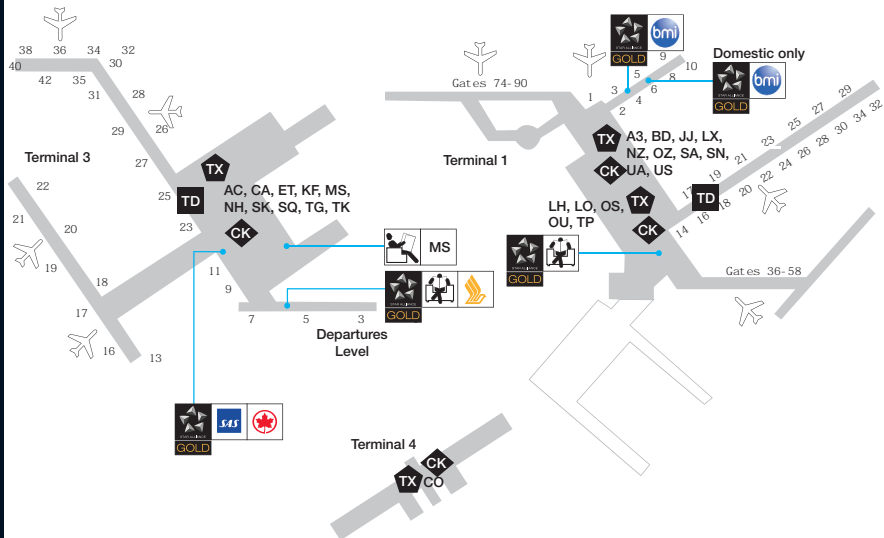

LHR

A3 | AC | BD | CA | CO | ET | JJ | KF | LH | LO | LX | MS | NH | NZ | OS | OU | OZ | SA | SK | SN | SQ | TG | TK |

Operating Carriers: TP | UA | US

London, U.K.
Heathrow
www.baa.com

STAR ALLIANCE MEMBERS – KEY TO MAP SYMBOLS

Lounges

GOLD	First Class	Contract
------	-------------	----------

Locations

TX	CK	TD	Gates
Ticketing	Checkin	Transfer Desk	