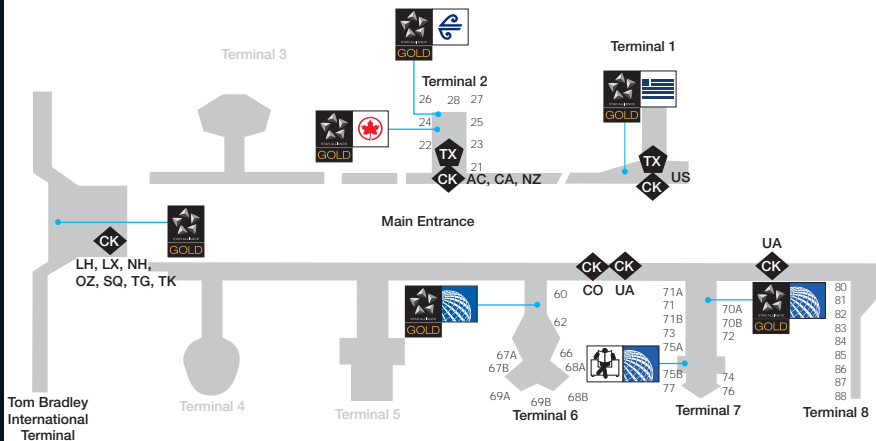

LAX

Operating Carriers: AC | CA | CO | LH | LX | NH | NZ | OZ | SQ | TG | TK | UA | US

Los Angeles, USA
Los Angeles International
www.lawa.org

STAR ALLIANCE MEMBERS – KEY TO MAP SYMBOLS

Adria Airways JP	Air New Zealand NZ	Blue1 KF	Croatia Airlines OU	Lufthansa LH	Spanair JK	THAI TG
Aegean Airlines A3	ANA NH	bmi BD	EGYPTAIR MS	Scandinavian Airlines SK	SWISS LX	Turkish Airlines TK
Air Canada AC	Asiana Airlines OZ	Brussels Airlines SN	Ethiopian Airlines ET	Singapore Airlines SQ	TAM JJ	United UA
Air China CA	Austrian OS	Continental Airlines CO	LOT Polish Airlines LO	South African Airways SA	TAP Portugal TP	US Airways US

Lounges

Locations