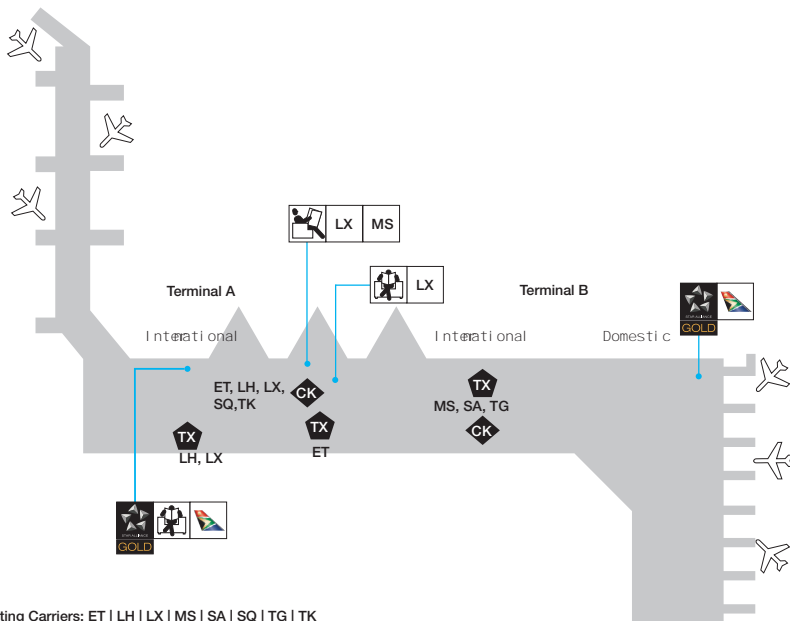

JNB

Johannesburg, South Africa
OR Tambo International Airport
www.airports.co.za

Operating Carriers: ET | LH | LX | MS | SA | SQ | TG | TK

STAR ALLIANCE MEMBERS – KEY TO MAP SYMBOLS

Adria Airways JP	Air New Zealand NZ	Blue1 KF	Croatia Airlines OU	Lufthansa LH	Spanair JK	THAI TG
Aegean Airlines A3	ANA NH	bmi BD	EGYPTAIR MS	Scandinavian Airlines SK	SWISS LX	Turkish Airlines TK
Air Canada AC	Asiana Airlines OZ	Brussels Airlines SN	Ethiopian Airlines ET	Singapore Airlines SQ	TAM JJ	United UA
Air China CA	Austrian OS	Continental Airlines CO	LOT Polish Airlines LO	South African Airways SA	TAP Portugal TP	US Airways US

Lounges

GOLD	First Class	Contract
------	-------------	----------

Locations

TX	CK	TD	Gates
----	----	----	-------