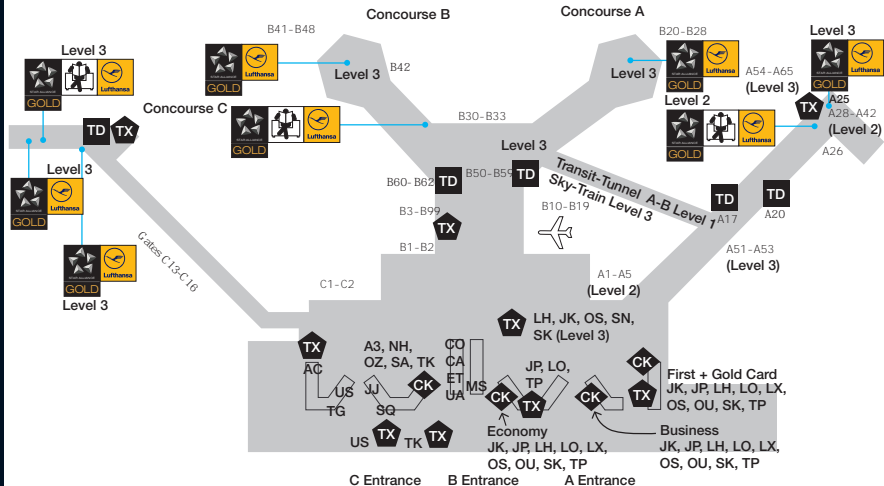

FRA

Operating Carriers: A3 | AC | CA | CO | JJ | JK | JP | LH | LO | LX | MS | NH | OS | OU | OZ | SA | SK | SQ | TG | TK | TP | UA | US

Frankfurt, Germany  
Frankfurt Main International Airport  
www.frankfurt-airport.de

STAR ALLIANCE MEMBERS – KEY TO MAP SYMBOLS

Adria Airways JP	Air New Zealand NZ	Blue1 KF	Croatia Airlines OU	Lufthansa LH	Spanair JN	THAI TG
Aegean Airlines A3	ANA NH	bmi BD	EGYPTAIR MS	Scandinavian Airlines SK	SWISS LX	Turkish Airlines TK
Air Canada AC	Asiana Airlines OZ	Brussels Airlines SN	Ethiopian Airlines ET	Singapore Airlines SQ	TAM JJ	United UA
Air China CA	Austrian OS	Continental Airlines CO	LOT Polish Airlines LO	South African Airways SA	TAP Portugal TP	US Airways US

Lounges

Locations