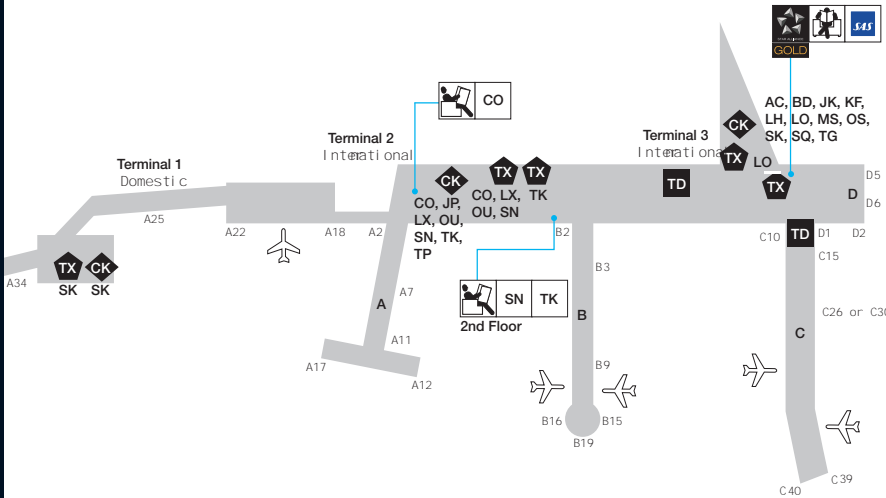

CPH

Operating Carriers: AC | BD | CO | KF | JK | JP | LH | LO | LX | MS | OS | OU | SK | SN | SQ | TG | TK | TP

Copenhagen, Denmark

Kastrup
www.cph.dk

STAR ALLIANCE MEMBERS – KEY TO MAP SYMBOLS

Adria Airways JP	Air New Zealand NZ	Blue1 KF	Croatia Airlines OU	Lufthansa LH	Spanair JK	THAI TG
Aegean Airlines A3	ANA NH	bmi BD	EGYPTAIR MS	Scandinavian Airlines SK	SWISS LX	Turkish Airlines TK
Air Canada AC	Asiana Airlines OZ	Brussels Airlines SN	Ethiopian Airlines ET	Singapore Airlines SQ	TAM JJ	United UA
Air China CA	Austrian OS	Continental Airlines CO	LOT Polish Airlines LO	South African Airways SA	TAP Portugal TP	US Airways US

Lounges

Locations