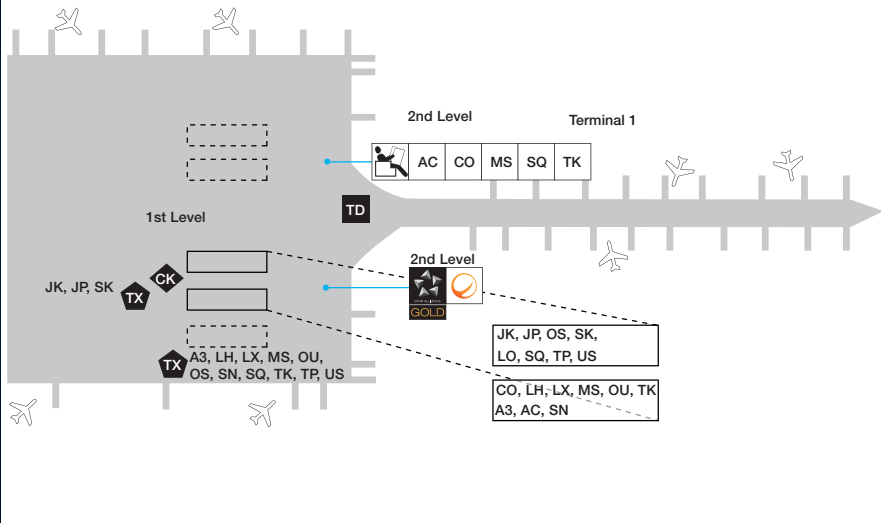

BCN

Barcelona, Spain
Barcelona Airport
www.aena.es

Operating Carriers: A3 | AC | CO | JK | JP | LH | LO | LX | MS | OS | OU | SK | SN | SQ | TK | TP | US

STAR ALLIANCE MEMBERS – KEY TO MAP SYMBOLS

Adria Airways JP	Air New Zealand NZ	Blue1 KF	Croatia Airlines OU	Lufthansa LH	Spanair JK	THAI TG
Aegean Airlines A3	ANA NH	bmi BD	EGYPTAIR MS	Scandinavian Airlines SK	SWISS LX	Turkish Airlines TK
Air Canada AC	Asiana Airlines OZ	Brussels Airlines SN	Ethiopian Airlines ET	Singapore Airlines SQ	TAM JJ	United UA
Air China CA	Austrian OS	Continental CO	LOT Polish Airlines LO	South African Airways SA	TAP Portugal TP	US Airways US

Lounges

Locations