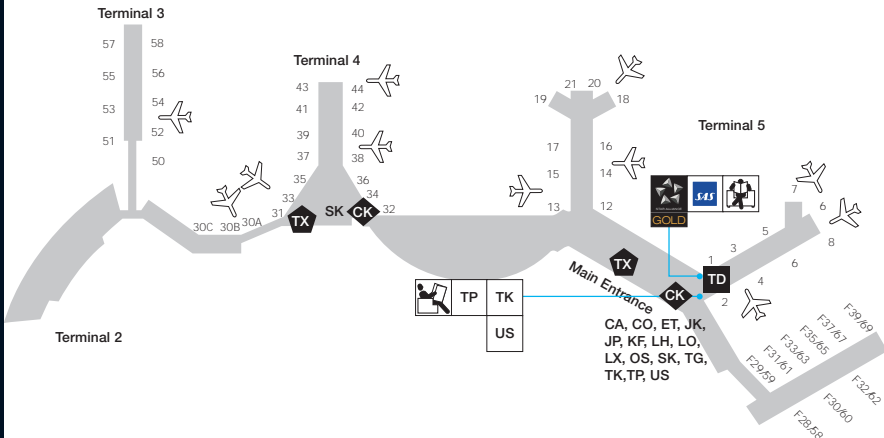

ARN

Operating Carriers: CA | CO | ET | KF | JK | JP | LH | LO | LX | OS | SK | TG | TK | TP | US

Stockholm, Sweden  
Arlanda Airport  
www.arlanda.com

STAR ALLIANCE MEMBERS – KEY TO MAP SYMBOLS

Adria Airways JP	Air New Zealand NZ	Blue1 KF	Croatia Airlines OU	Lufthansa LH	Spanair JK	THAI TG
Aegean Airlines A3	ANA NH	bmi BD	EGYPTAIR MS	Scandinavian Airlines SK	SWISS LX	Turkish Airlines TK
Air Canada AC	Asiana Airlines OZ	Brussels Airlines SN	Ethiopian Airlines ET	Singapore Airlines SQ	TAM JJ	United UA
Air China CA	Austrian OS	Continental Airlines CO	LOT Polish Airlines LO	South African Airways SA	TAP Portugal TP	US Airways US

Lounges

GOLD	First Class	Contract
------	-------------	----------

Locations

TX	CK	TD	Gates
Ticketing	Checkin	Transfer Desk	