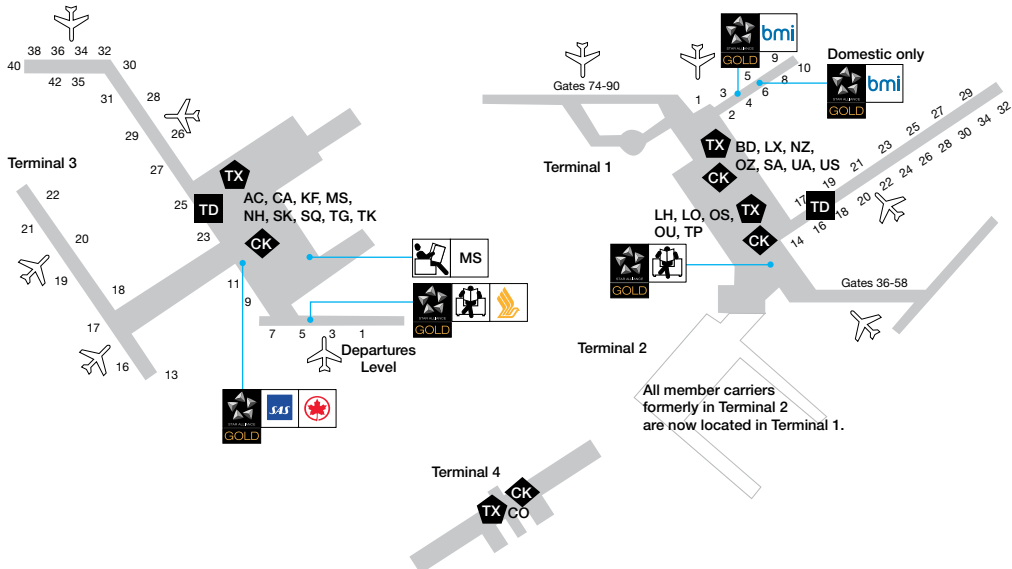

LHR

London, U.K.
Heathrow
www.baa.com

Operating Carriers: AC | BD | CA | CO | KF | LH | LO | LX | MS | NH | NZ | OS | OU | OZ | SA | SK | SQ | TG | TK | TP | UA | US
See next page for member logos and legend

Star Alliance Members

	Adria Airways JP		Air Canada AC		Air China CA		Air New Zealand NZ		ANA NH		Asiana Airlines OZ		Austrian OS
	Blue1 KF		bmi BD		Brussels Airlines SN		Continental CO		Croatia Airlines OU		EGYPTAIR MS		LOT Polish Airlines LO
	Lufthansa LH		Scandinavian Airlines SK		Shanghai Airlines FM		Singapore Airlines SQ		South African Airways SA		Spanair JK		SWISS LX
	TAP Portugal TP		THAI TG		Turkish Airlines TK		United UA		US Airways US				

Lounges

GOLD

First Class

Contract

Locations

Ticketing

Check-in

Transfer Desk