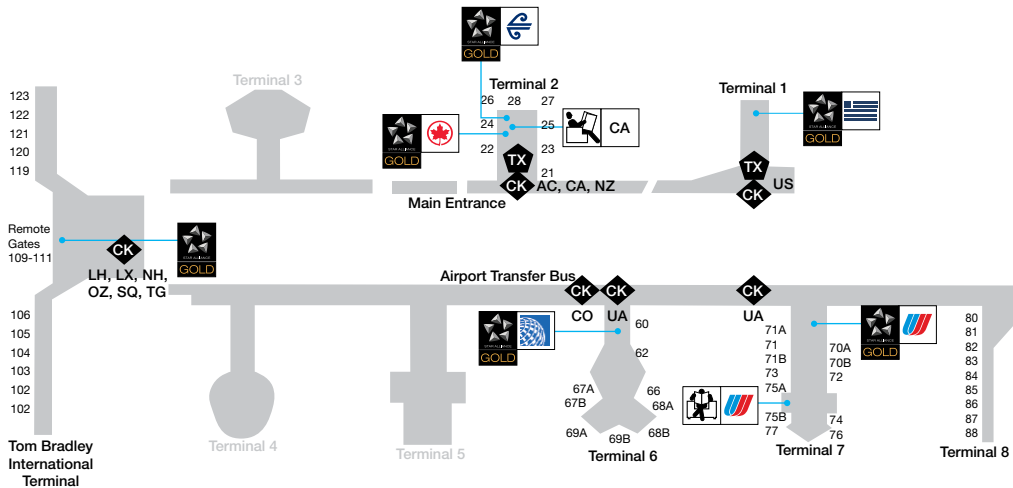

LAX

Operating Carriers: AC | CA | CO | LH | LX | NH | NZ | OZ | SQ | TG | UA | US

See next page for member logos and legend

Star Alliance Members

 Adria Airways JP	 Air Canada AC	 Air China CA	 Air New Zealand NZ	 ANA NH	 Asiana Airlines OZ	 Austrian OS
 Blue1 KF	 bmi BD	 Brussels Airlines SN	 Continental CO	 Croatia Airlines OU	 EGYPTAIR MS	 LOT Polish Airlines LO
 Lufthansa LH	 Scandinavian Airlines SK	 Shanghai Airlines FM	 Singapore Airlines SQ	 South African Airways SA	 Spanair JK	 SWISS LX
 TAP Portugal TP	 THAI TG	 Turkish Airlines TK	 United UA	 US Airways US		

Lounges

GOLD

First Class

Contract

Locations

Ticketing

Check-in

Transfer Desk

Gates