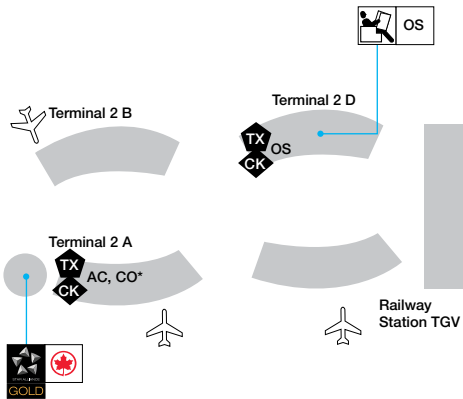

CDG

Terminal 2

CO - Terminal 1 TX and CK located on Departure Level (Starting mid November '09)

*Star Alliance Lounge accessible from Boarding Level up to Level 11

* up until mid November '09

Operating Carriers: AC T2A | CA | CO | JP | KF | LH | LO | LX | MS | NH | OS T2D | OU | OZ | SK | SN | SQ | TG | TK | TP | UA | US

Lounges

GOLD

First Class

Contract

Locations

Ticketing

Check-in

Transfer Desk