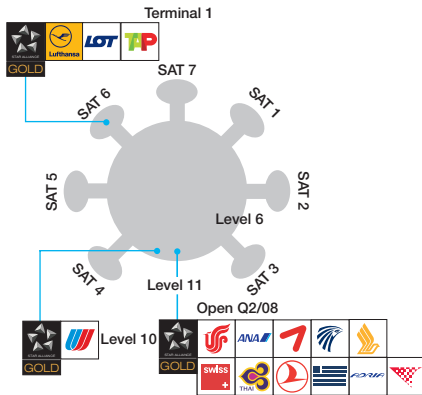

Lounges

Locations

Terminal 1 TX and CK located on Departure Level

*Star Alliance Lounge accessible from Boarding Level up to Level 11

Terminal 2

Star Alliance Members