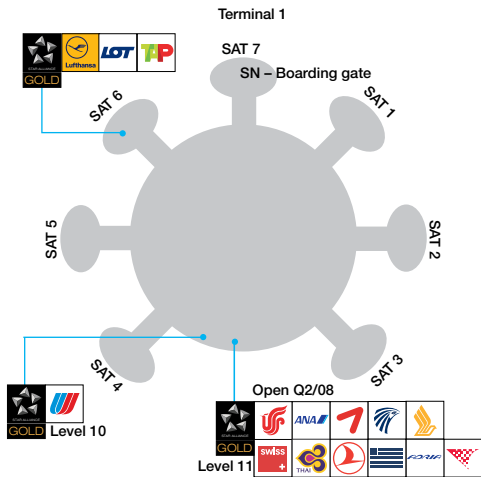

CDG

Terminal 2

CO - Terminal 1 TX and CK located on Departure Level (Starting mid November '09)

*Star Alliance Lounge accessible from Boarding Level up to Level 11

* up until mid November '09

Operating Carriers: AC T2A | CA | CO | JP | KF | LH | LO | LX | MS | NH | OS T2D | OU | OZ | SK | SN | SQ | TG | TK | TP | UA | US

See next page for member logos and legend

Star Alliance Members

 Adria Airways JP	 Air Canada AC	 Air China CA	 Air New Zealand NZ	 ANA NH	 Asiana Airlines OZ	 Austrian OS
 Blue1 KF	 bmi BD	 Brussels Airlines SN	 Continental CO	 Croatia Airlines OU	 EGYPTAIR MS	 LOT Polish Airlines LO
 Lufthansa LH	 Scandinavian Airlines SK	 Shanghai Airlines FM	 Singapore Airlines SQ	 South African Airways SA	 Spanair JK	 SWISS LX
 TAP Portugal TP	 THAI TG	 Turkish Airlines TK	 United UA	 US Airways US		

Lounges

GOLD

First Class

Contract

Locations

Ticketing

Check-in

Transfer Desk

Gates