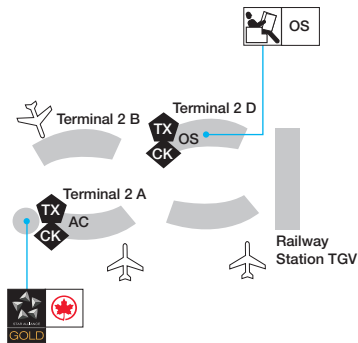

Lounges

Locations

Terminal 1 TX and CK located on Departure Level

*Star Alliance Lounge accessible from Boarding Level up to Level 11

Terminal 2

Star Alliance Members